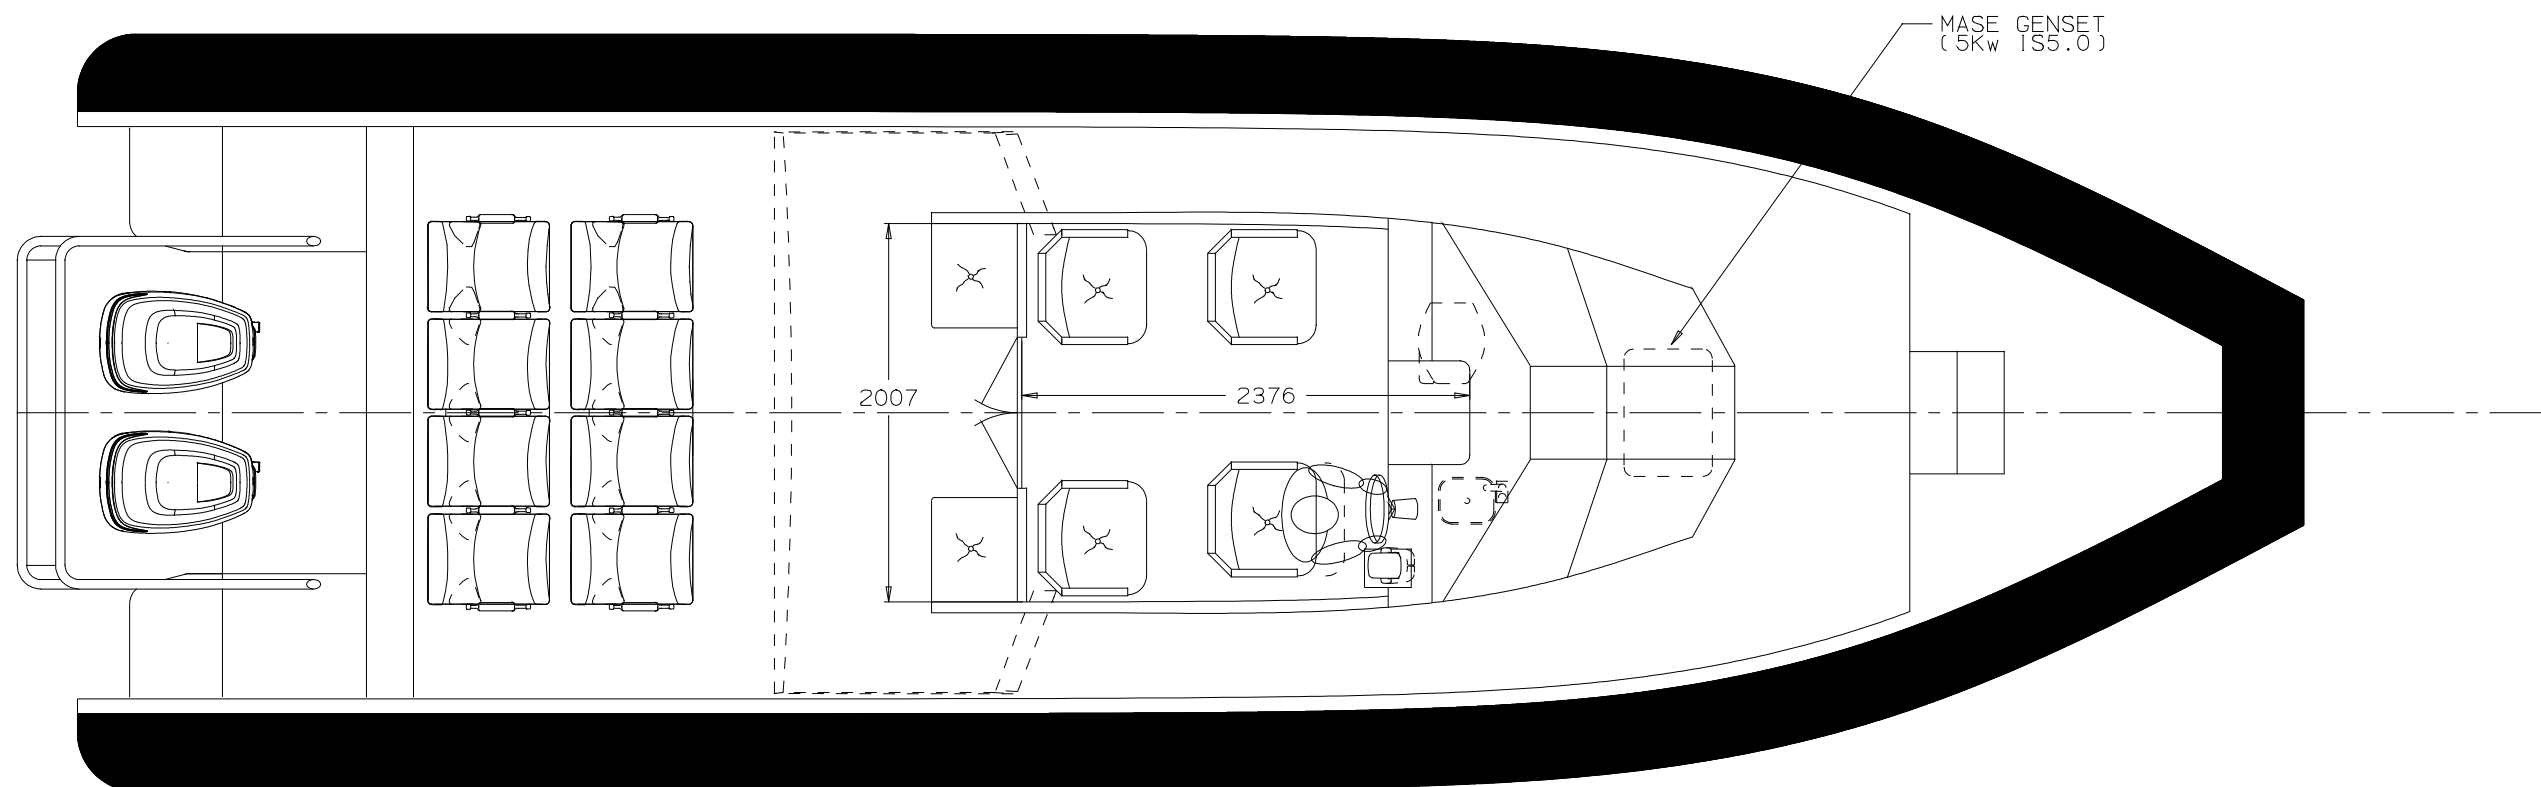

# WOODY MARINE FABRICATION

24 MILLENNIUM PLACE, TINGALPA QLD. Ph: (07) 3348 7682 Fax: (07) 3348 7689

Date:	21/5/11	Title:	11.8m Crew Boat	
Drawn By:	S.P	Scale:	1:40	Revision:
Checked By:		Drawing Number:	*	1
File No.:	276	Date Revised:	21/5/11	Rev. No.:
		Nature of Revision:	ISSUED FOR DISCUSSION	
		Approved:		

DETAILS ON THIS DRAWING HAVE BEEN SHOWN AS POSSIBLE ARRANGEMENTS/OPTIONS FOR THE VESSEL. REFER TO THE WRITTEN SPECIFICATION FOR DETAILS ON WHAT IS INCLUDED IN THE PRICE.

## PARTICULARS

LOA	11.80 m
LM	10.85m
BEAM (O.A)	4.10m
DRAUGHT	0.68m
ENGINES	Twin 350hp Yamaha
FUEL	1000 litres
SURVEY	2C 12+2

This drawing and all the information contained herein is the property of Woody Marine Fabrication. It must not be copied or reproduced in any form or for manufacture or any other purpose without written permission from Woody Marine Fabrication and must be returned on demand.