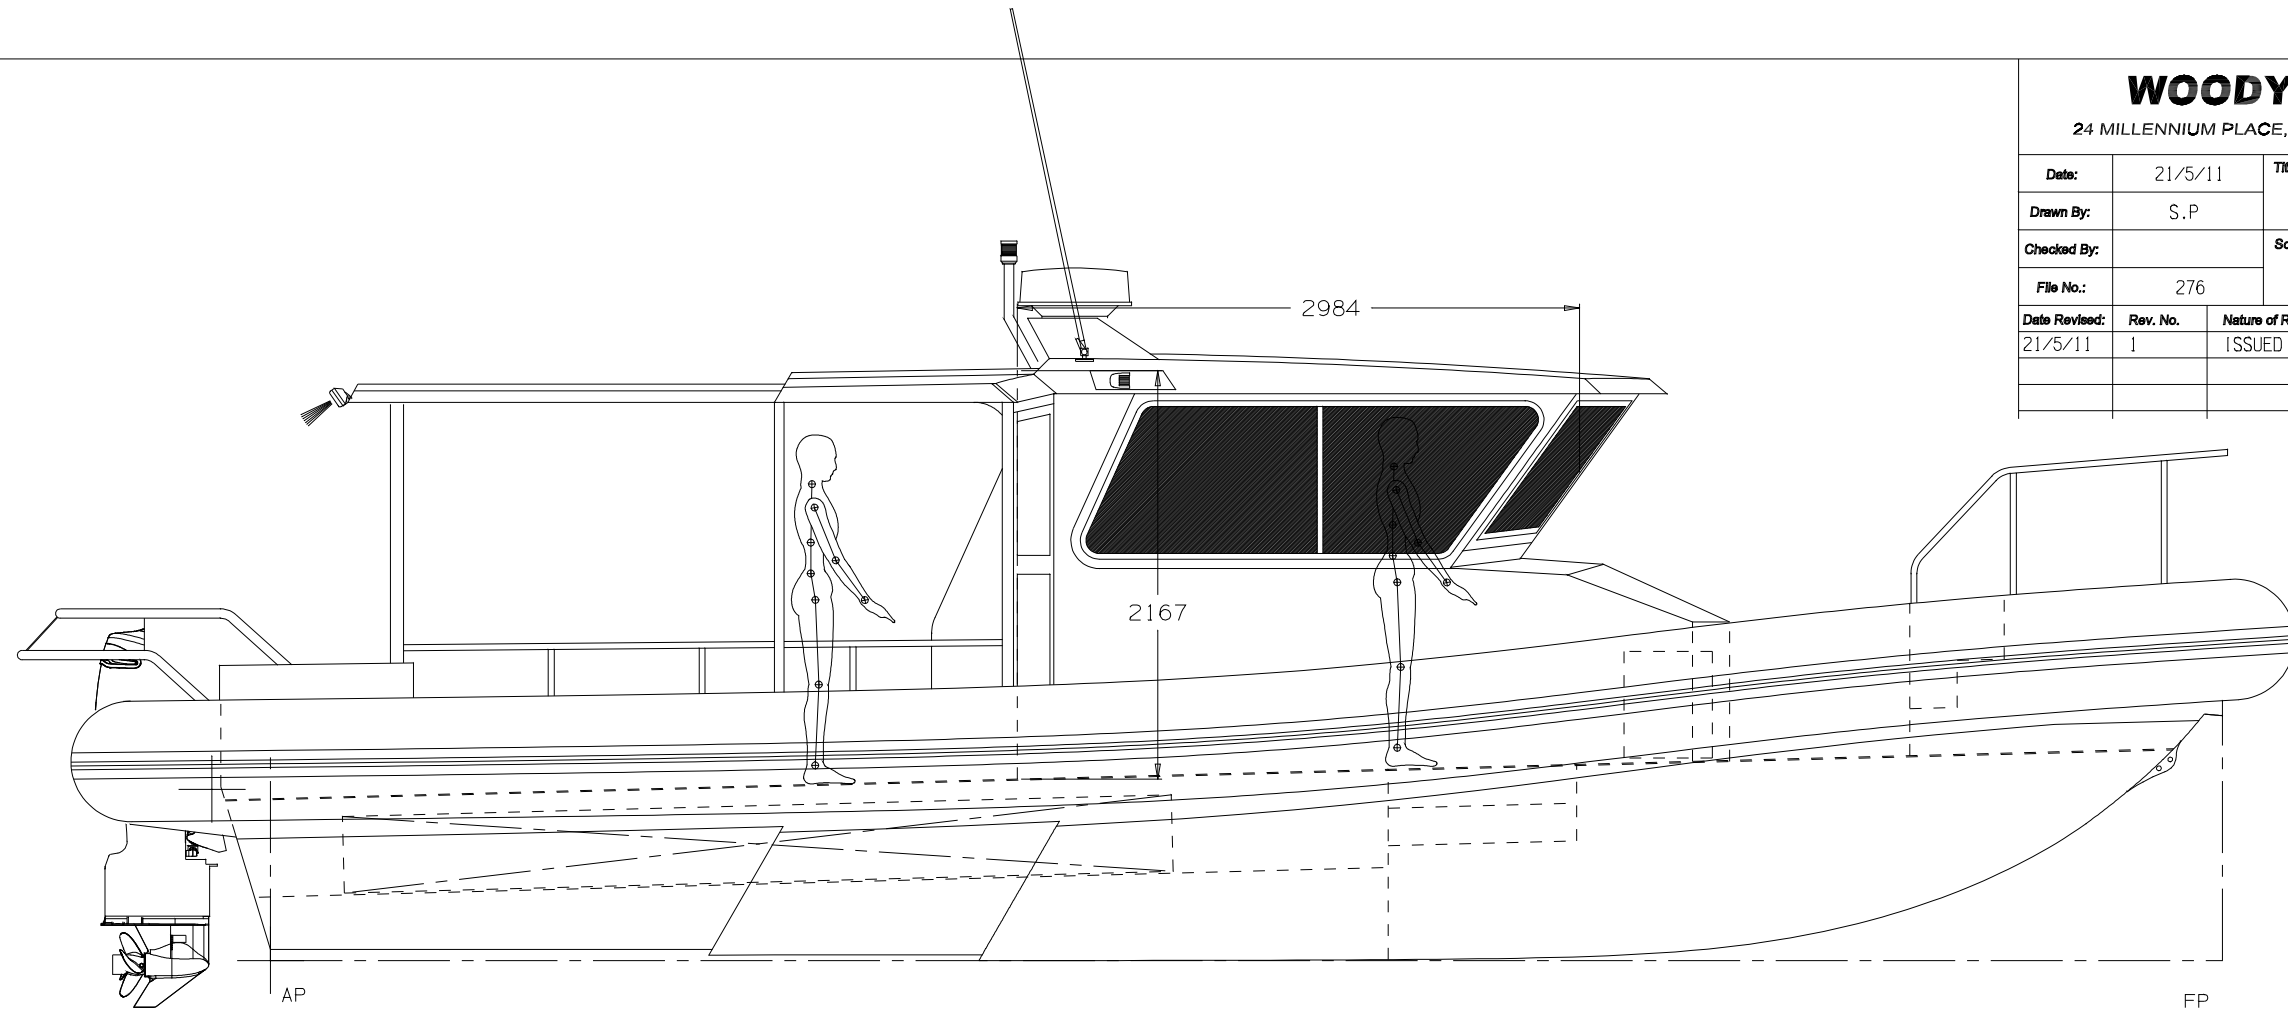

# WOODY MARINE FABRICATION

24 MILLENNIUM PLACE, TINGALPA QLD. Ph: (07) 3348 7682 Fax: (07) 3348 7689

Date:	21/5/11	Title:	11.8m Crew Boat	
Drawn By:	S.P	Scale:	1:40	Revision:
Checked By:		Drawing Number:	*	1
File No.:	276	Date Revised:	21/5/11	Rev. No.:
		Nature of Revision:	ISSUED FOR DISCUSSION	
		Approved:		

DETAILS ON THIS DRAWING HAVE BEEN SHOWN AS POSSIBLE ARRANGEMENTS/OPTIONS FOR THE VESSEL. REFER TO THE WRITTEN SPECIFICATION FOR DETAILS ON WHAT IS INCLUDED IN THE PRICE.

## PARTICULARS

LOA	11.80 m
LM	10.85m
BEAM (O.A)	4.10m
DRAUGHT	0.68m
ENGINES	Twin 350hp Yamaha
FUEL	1000 litres
SURVEY	2C 12+2

This drawing and all the information contained herein is the property of Woody Marine Fabrication. It must not be copied or reproduced in any form or for manufacture or any other purpose without written permission from Woody Marine Fabrication and must be returned on demand.