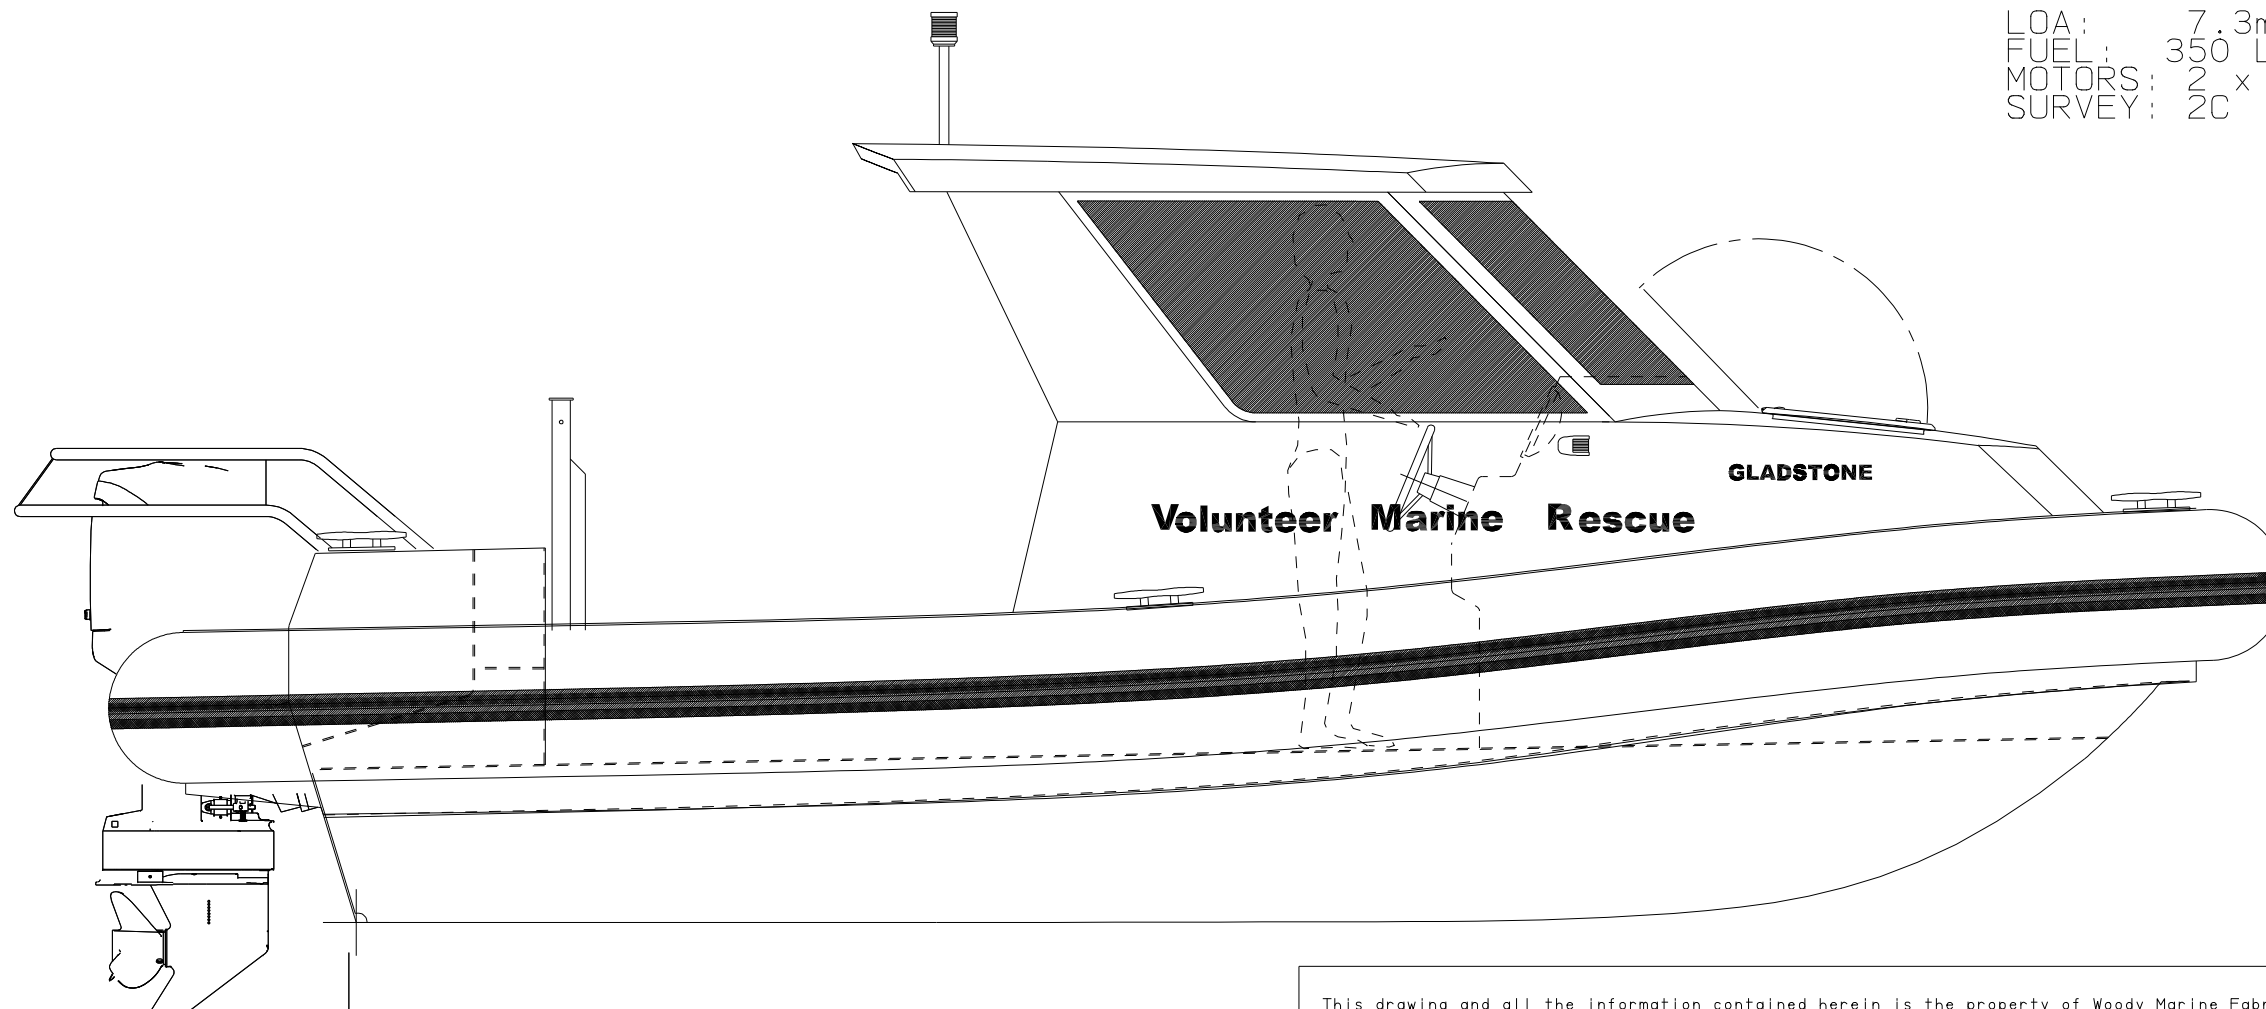

WOODY MARINE FABRICATIONS

24 MILLENNIUM PLACE, TINGALPA QLD. Ph: (07) 3348 7682 Fax: (07) 3348 7689

Date:	4/7/11	Title:	7.3m Hardtop Cabin Square Bow		
Drawn By:	S.P	Checked By:	Scale:	1:25	Revision:
File No.:	277	Checked By:	Drawing Number:	7.0- GA	1
Date Revised:	Rev. No.	Nature of Revision:			Approved:
Profile	1	ISSUED FOR CONSTRUCTION			

DETAILS ON THIS DRAWING HAVE BEEN SHOWN AS POSSIBLE ARRANGEMENTS/OPTIONS FOR THE VESSEL. REFER TO THE WRITTEN SPECIFICATION FOR DETAILS ON WHAT IS INCLUDED IN THE PRICE.

VESSEL SPECIFICATION

LOA: 7.3m
 FUEL: 350 LITRES
 MOTORS: 2 x 150hp Suzuki 4 Strokes
 SURVEY: 2C