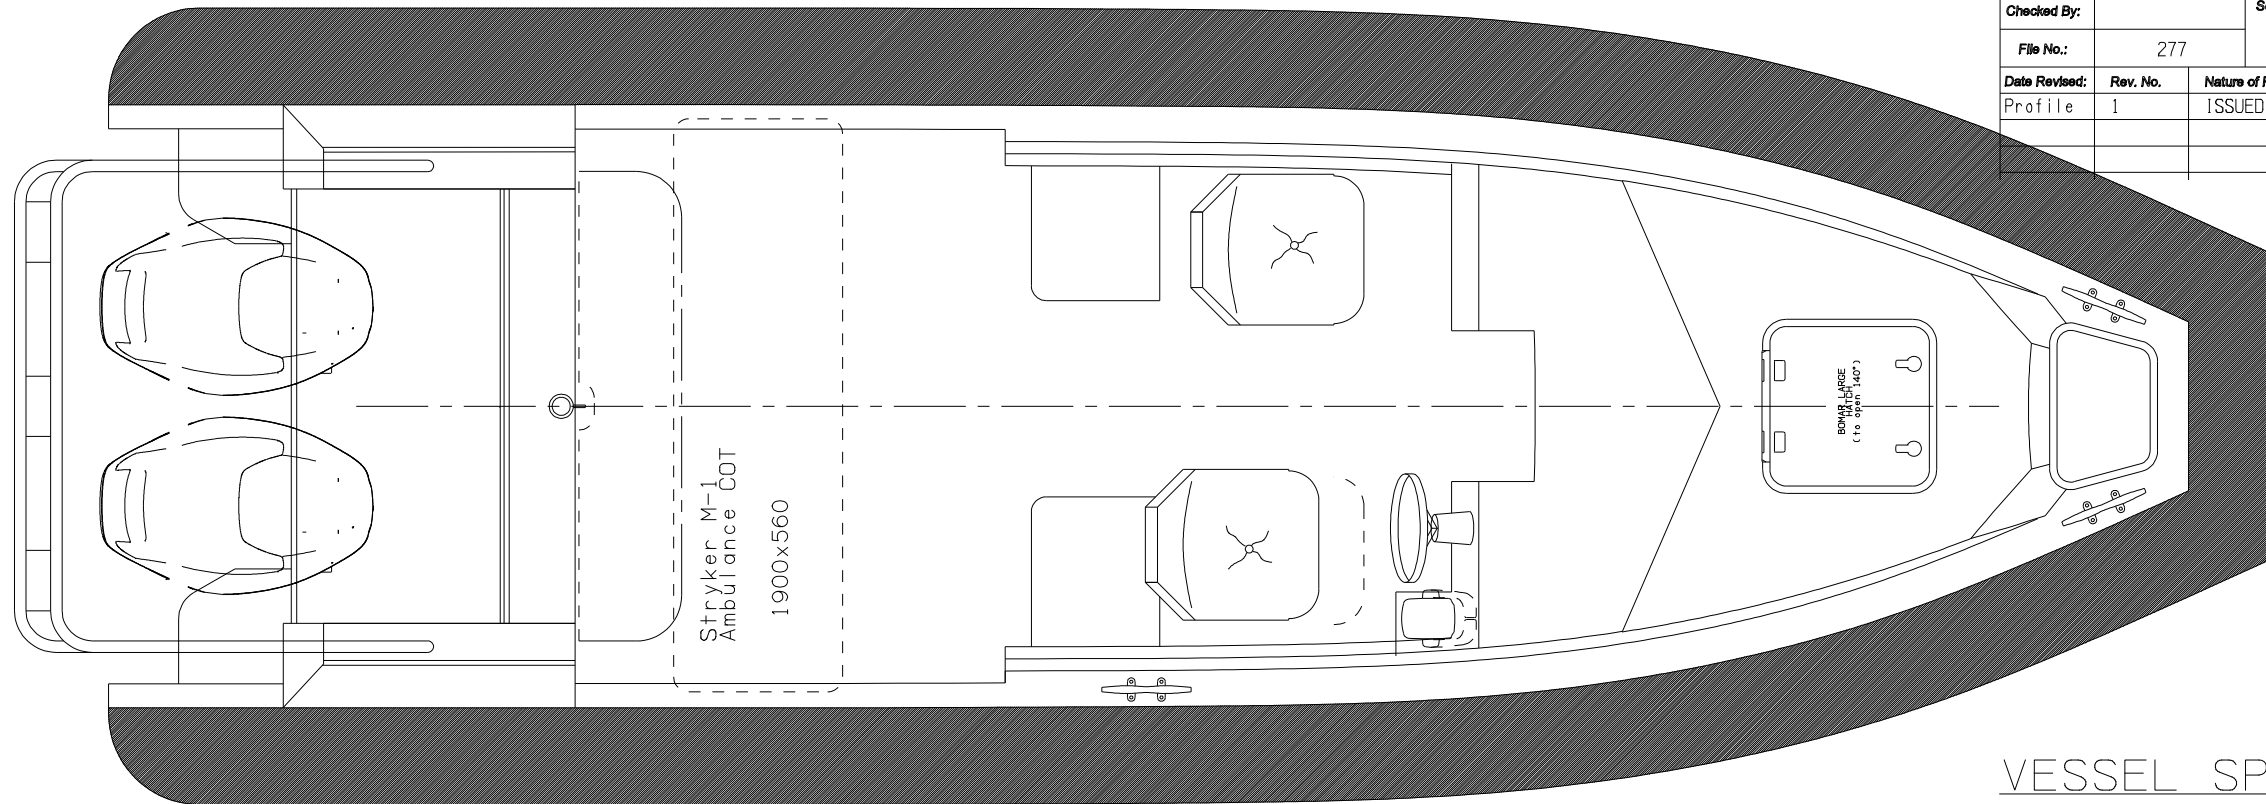

WOODY MARINE FABRICATIONS

24 MILLENNIUM PLACE, TINGALPA QLD. Ph: (07) 3348 7682 Fax: (07) 3348 7689

Date:	4/7/11	Title:	7.3m Hardtop Cabin Square Bow		
Drawn By:	S.P	Checked By:	Scale:	1:25	Revision:
File No.:	277	Checked By:	Drawing Number:	7.0- GA	1
Date Revised:	Rev. No.	Nature of Revision:			Approved:
Profile	1	ISSUED FOR CONSTRUCTION			

DETAILS ON THIS DRAWING HAVE BEEN SHOWN AS POSSIBLE ARRANGEMENTS/OPTIONS FOR THE VESSEL. REFER TO THE WRITTEN SPECIFICATION FOR DETAILS ON WHAT IS INCLUDED IN THE PRICE.

VESSEL SPECIFICATION

LOA: 7.3m
 FUEL: 350 LITRES
 MOTORS: 2 x 150hp Suzuki 4 Strokes
 SURVEY: 2C